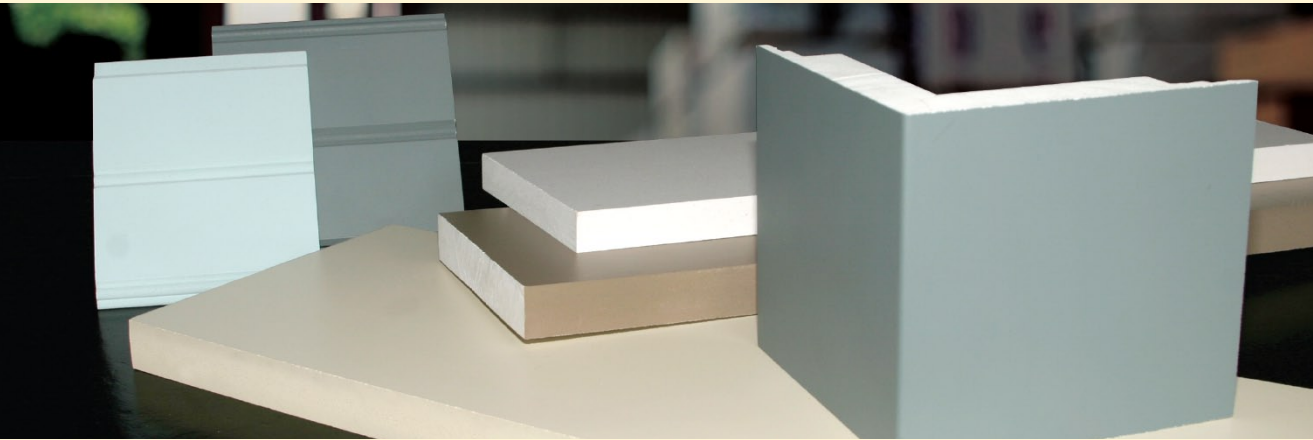

EXTERIOR COLOR TRIM